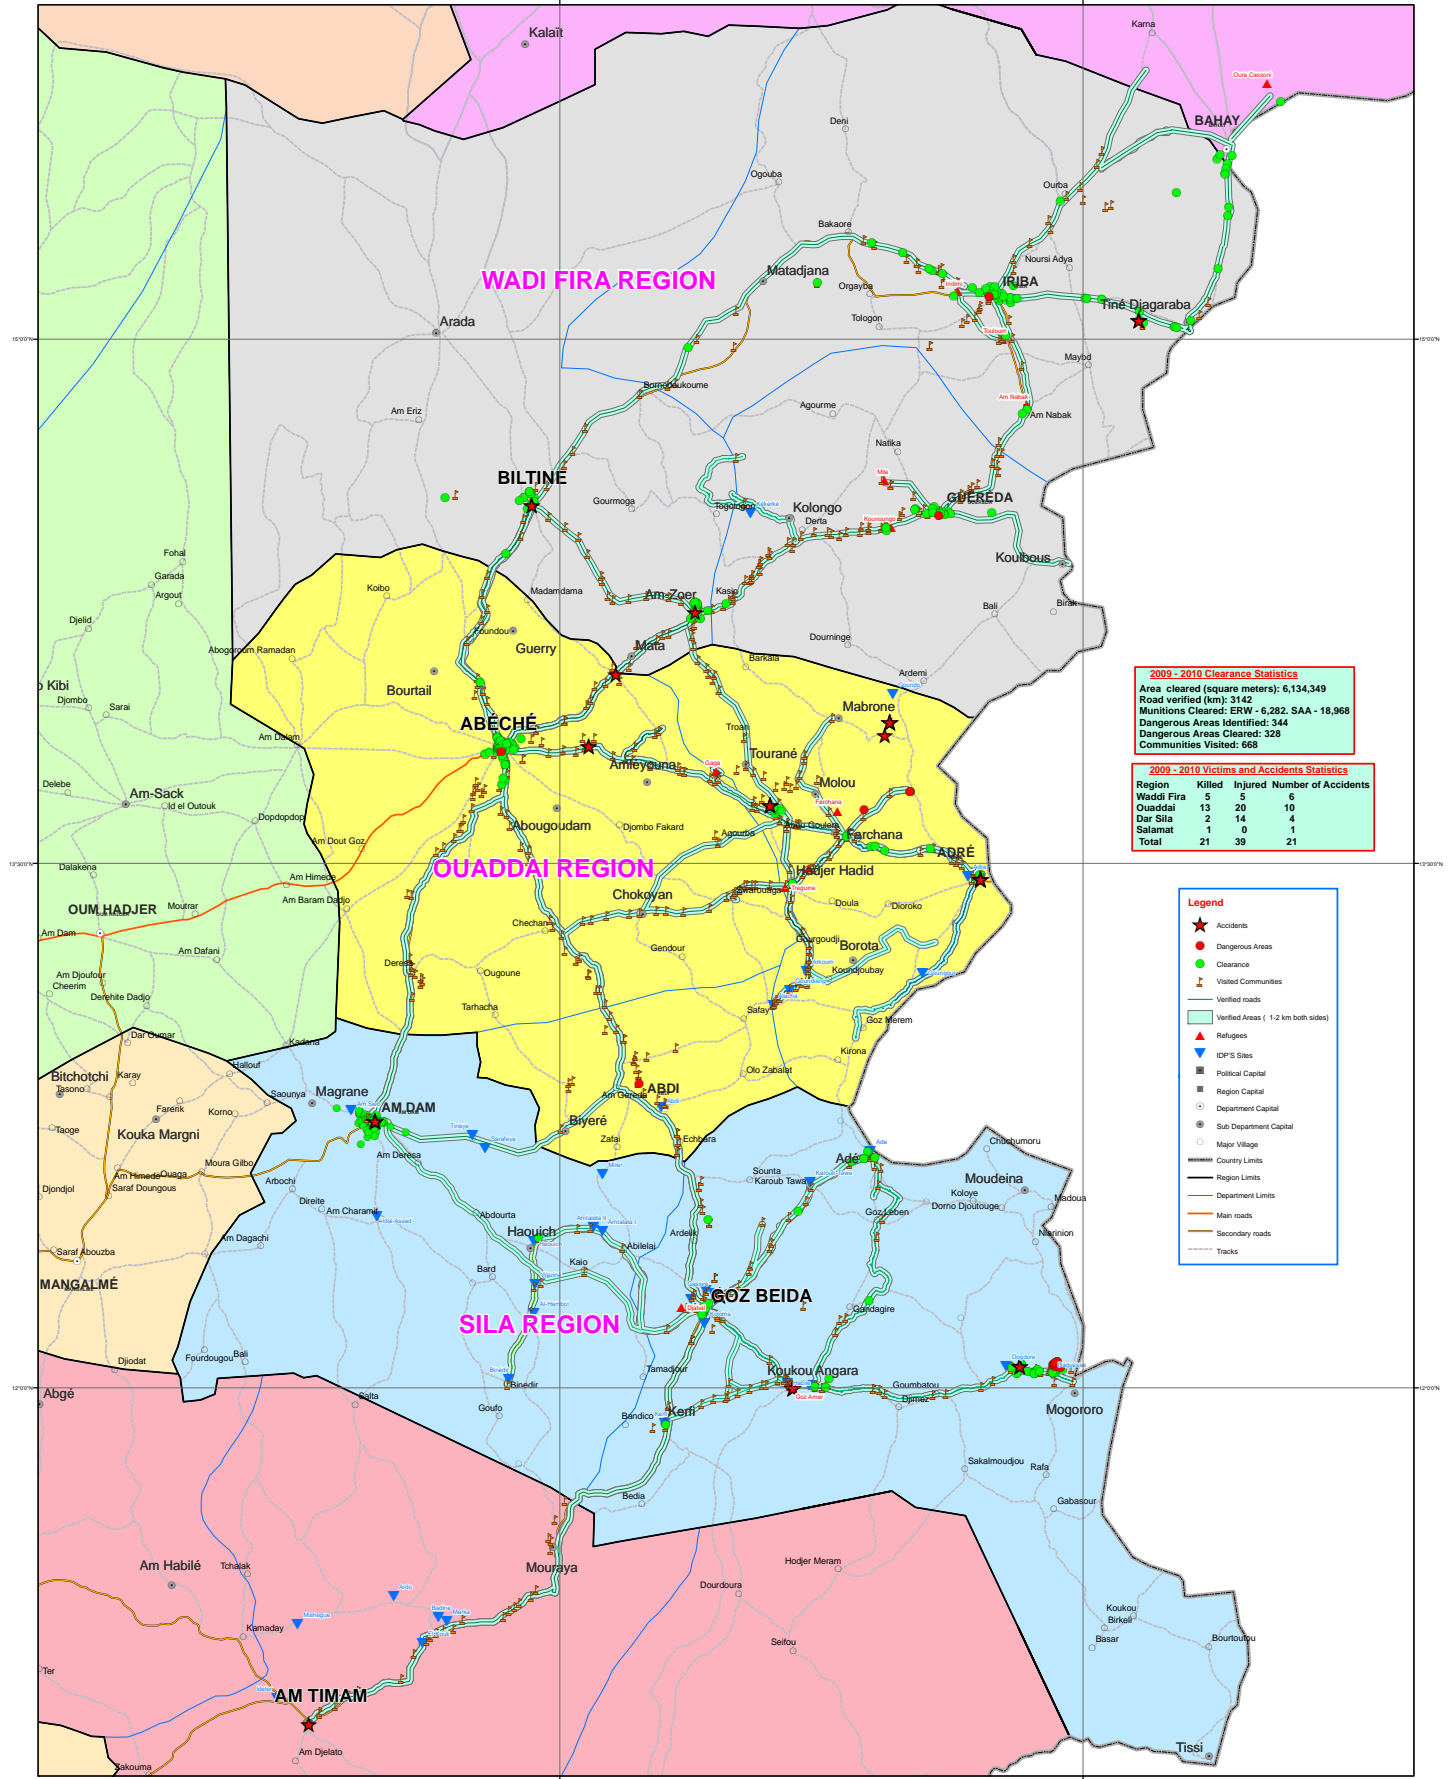

Mine Action Operational Activities

(As of end of April 2010)

1:800,000